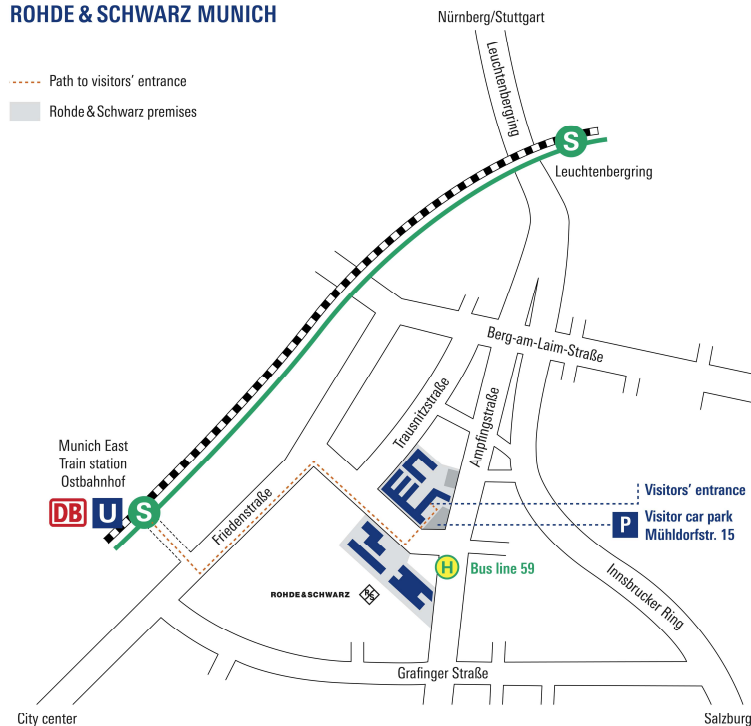

# CLASSROOM COURSE AT R&S MUNICH: HOW TO GET THERE

Dear Participant,

We welcome you to the Rohde & Schwarz Technology Academy in Munich.

Our campus at the Rohde & Schwarz headquarters is near the Munich East train station (*Ostbahnhof*).

From there it is only a short walk to the visitor reception.

A visitor car park is also available for those who arrive by car.

## DIRECTIONS TO ROHDE & SCHWARZ MUNICH

Our courses usually start at 9:00 am.

Please register at the visitor's desk (Mühlendorfstr.15 -81671 Munich) at least 15 minutes before the course starts. A Rohde & Schwarz employee will pick you up and take you to your classroom.